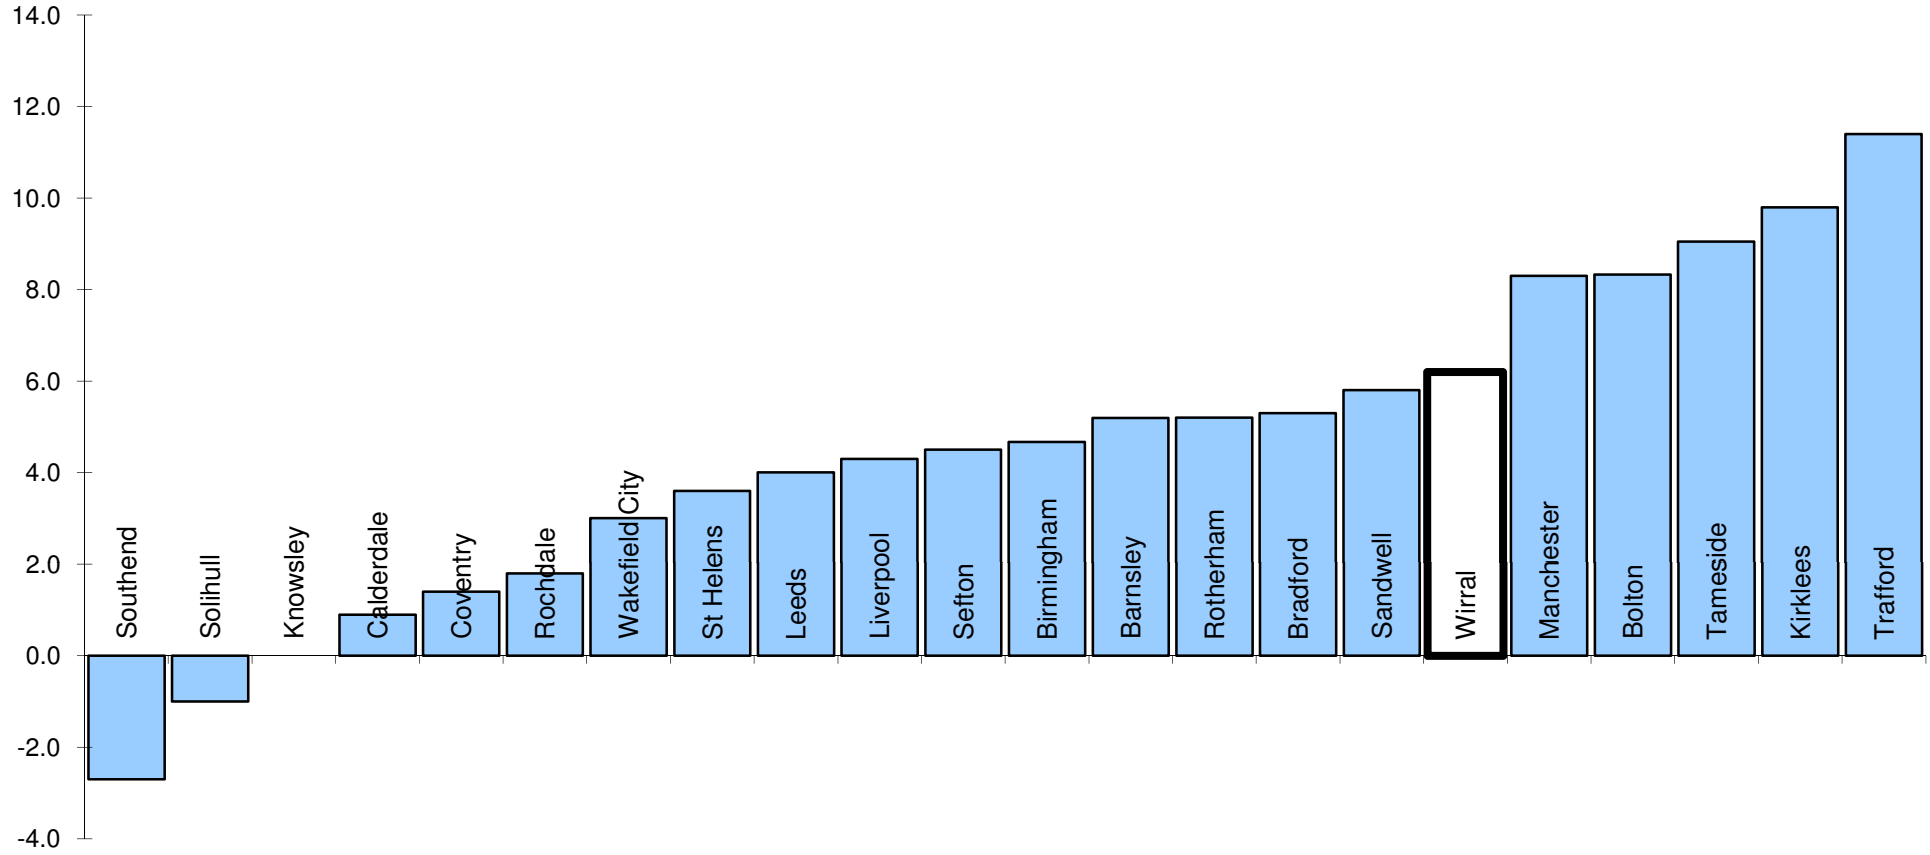

NI 047 People KSI in road traffic accidents

Show All Councils

Labels On

Labels Off

6.20 Wirral

Mets

Go

High / Low preference is not clear

Ranked N/A best of 22

Choose another indicator:

Go